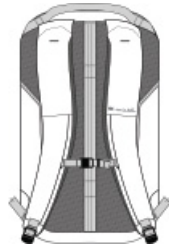

SPEC SHEET + MEASUREMENTS

TravisMathew Lateral Backpack. TMB107

Product photo

Take on the day your way with this water-resistant backpack that's perfect for travel because it can keep extra clothes separate from your other essentials.

- 100% poly mini ripstop
- Durable water repellent (DWR) finish
- Padded side handle
- Tricot-lined zippered pocket for valuables
- Interior tech organizers
- Dedicated padded laptop compartment
- Side water bottle sleeve
- Metal zipper pulls
- Rubber TM logo patch
- Laptop sleeve dimensions: 16"h x 12"w x 1"d; fits most 16" laptops
- Dimensions: 20"h x 10.5"w x 6"d; Approx. 1,260 cubic inches

Note: Bags not intended for use by children 12 and under.

Sketches

front

back

SPEC SHEET + MEASUREMENTS

TravisMathew Lateral Backpack. TMB107

COLORS

Black
PMS BLACK
C